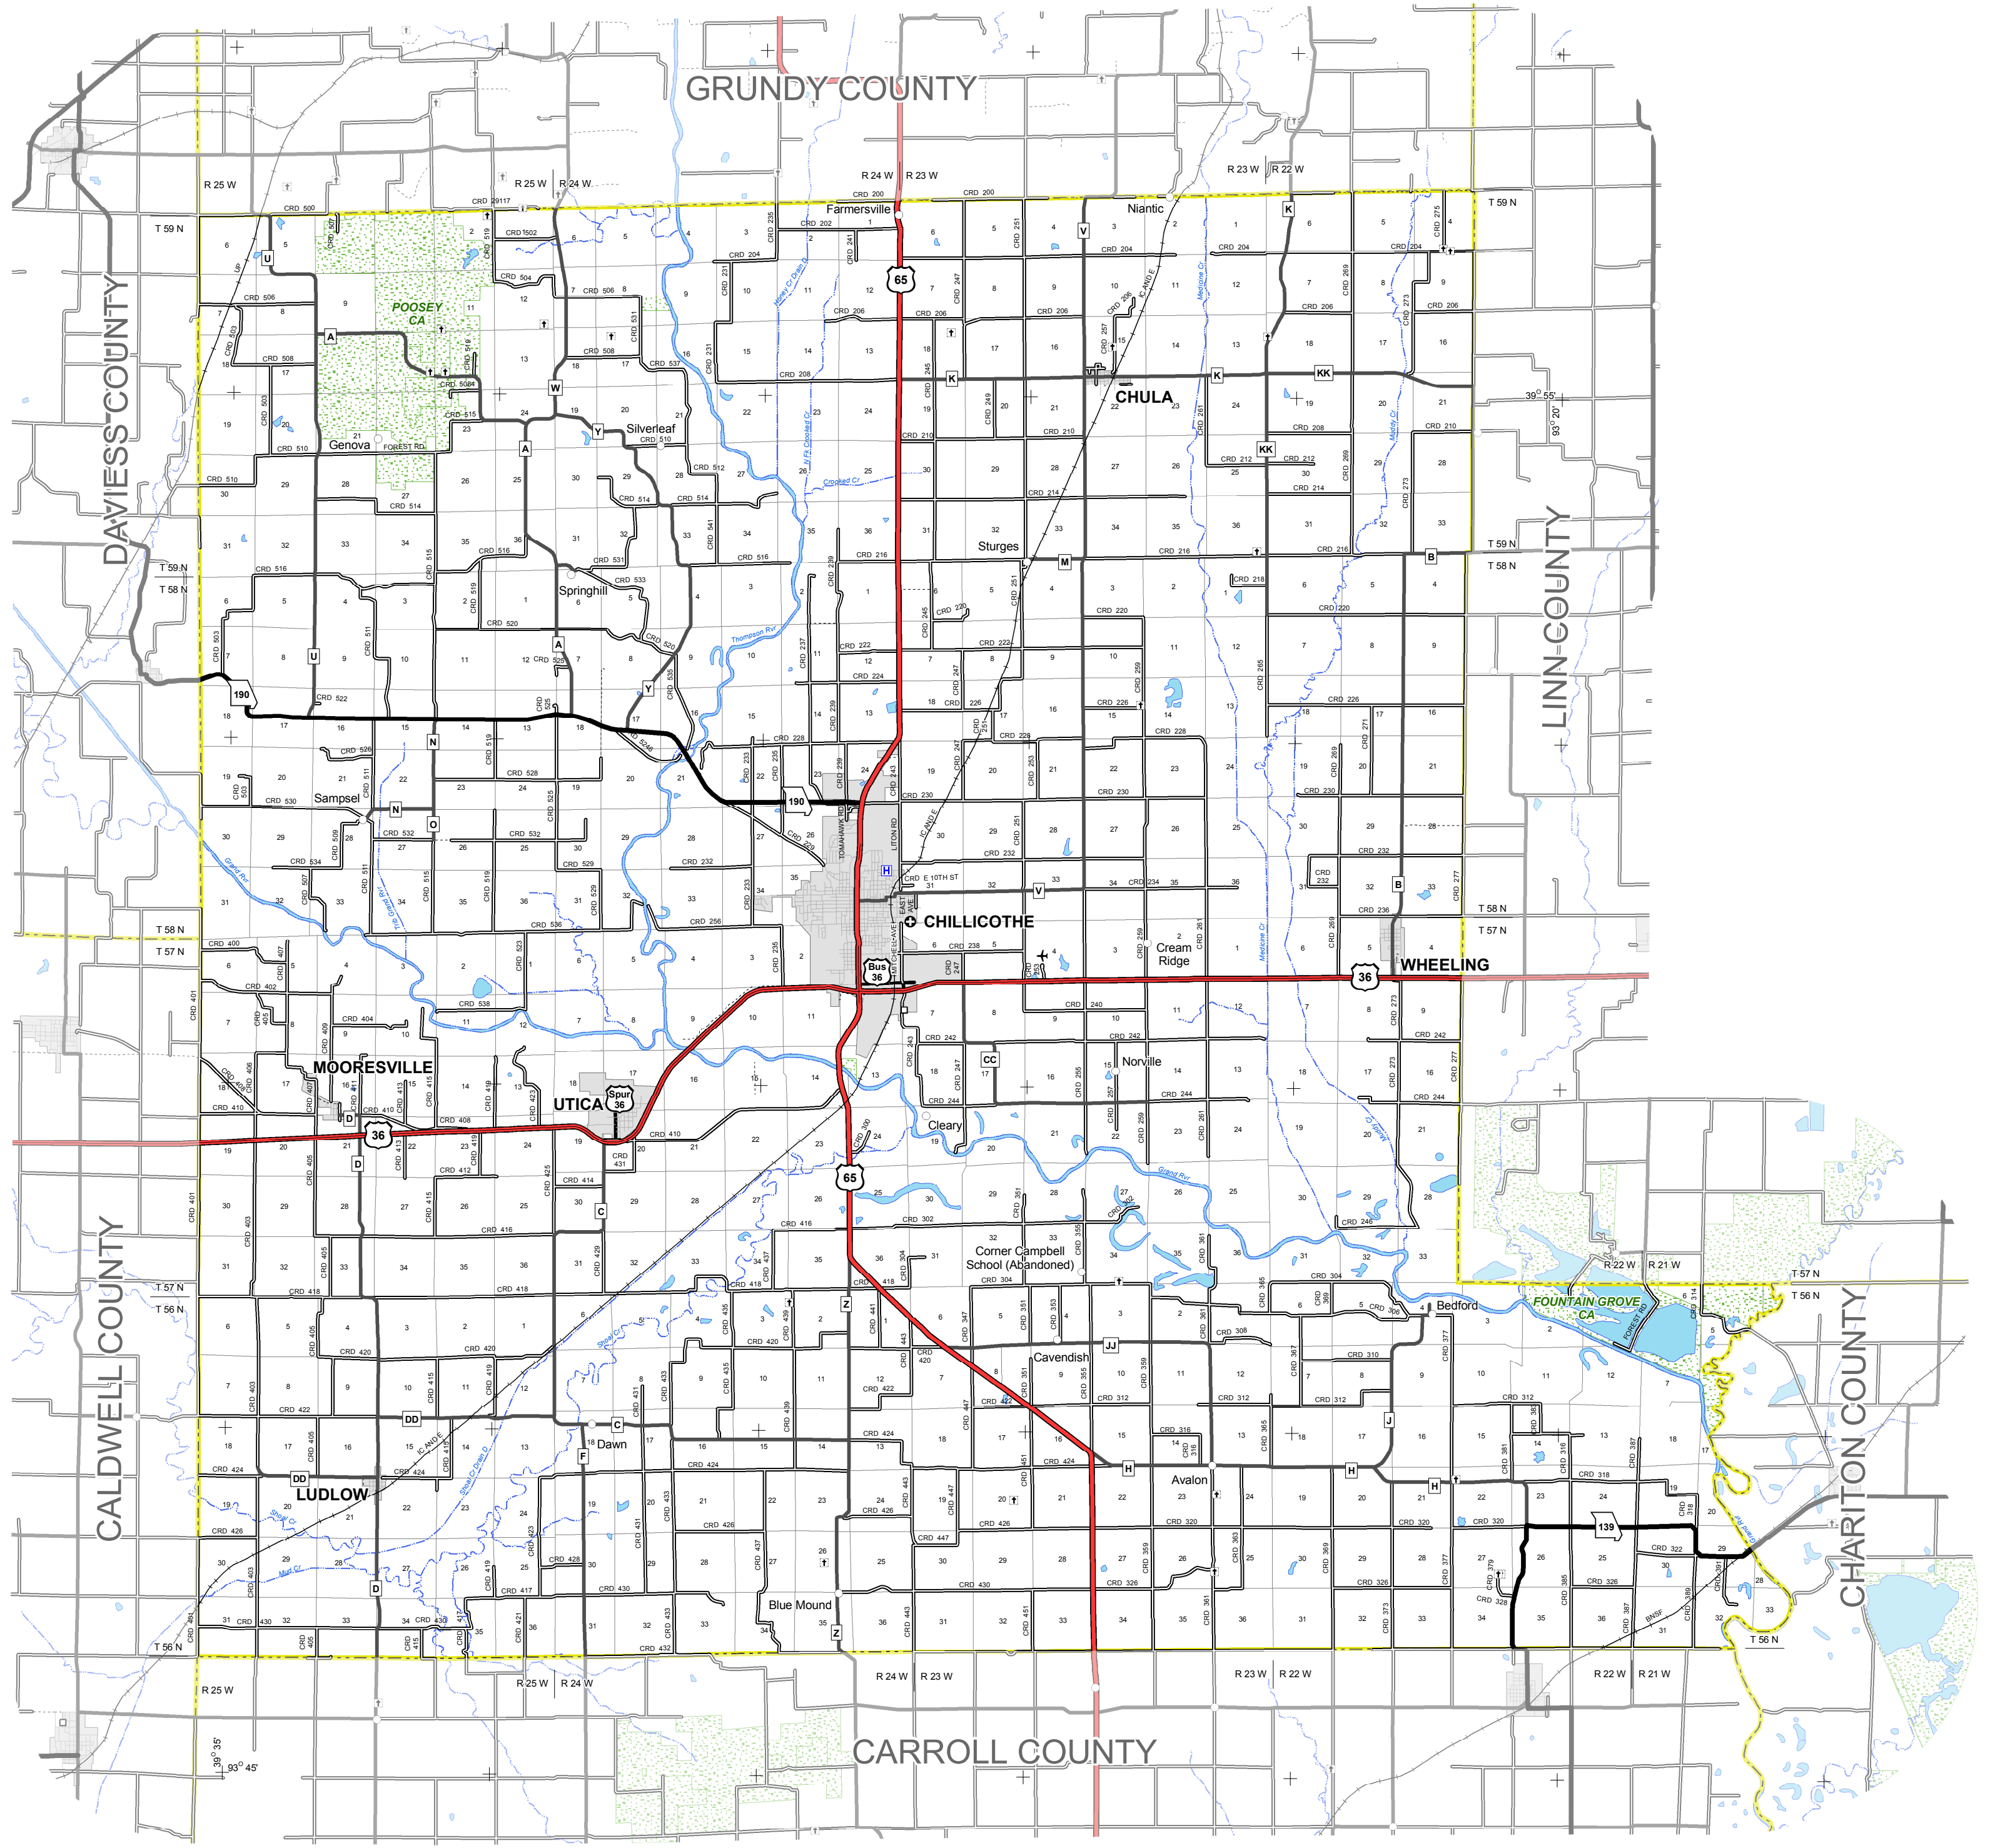

Legend			
	INTERSTATE		AIRPORT
	INTERSTATE LOOP		HOSPITALS
	US HIGHWAY		CEMETERY
	US HIGHWAY (DIVIDED)		OTHER CITIES AND TOWNS
	STATE NUMBERED HIGHWAY		MODOT SHED
	STATE LETTERED HIGHWAY		STATE CAPITOL
	COUNTY ROAD		COUNTY SEAT
	US LOOP, SPUR OR ALT. RT		
	CITY STREET		

**GENERAL HIGHWAY MAP
LIVINGSTON COUNTY**

*Prepared by MoDOT
Office of Transportation Planning*

County No. 59	Scale 0 1 2 3 4 Miles
District No. 2	

Revised - January 2006