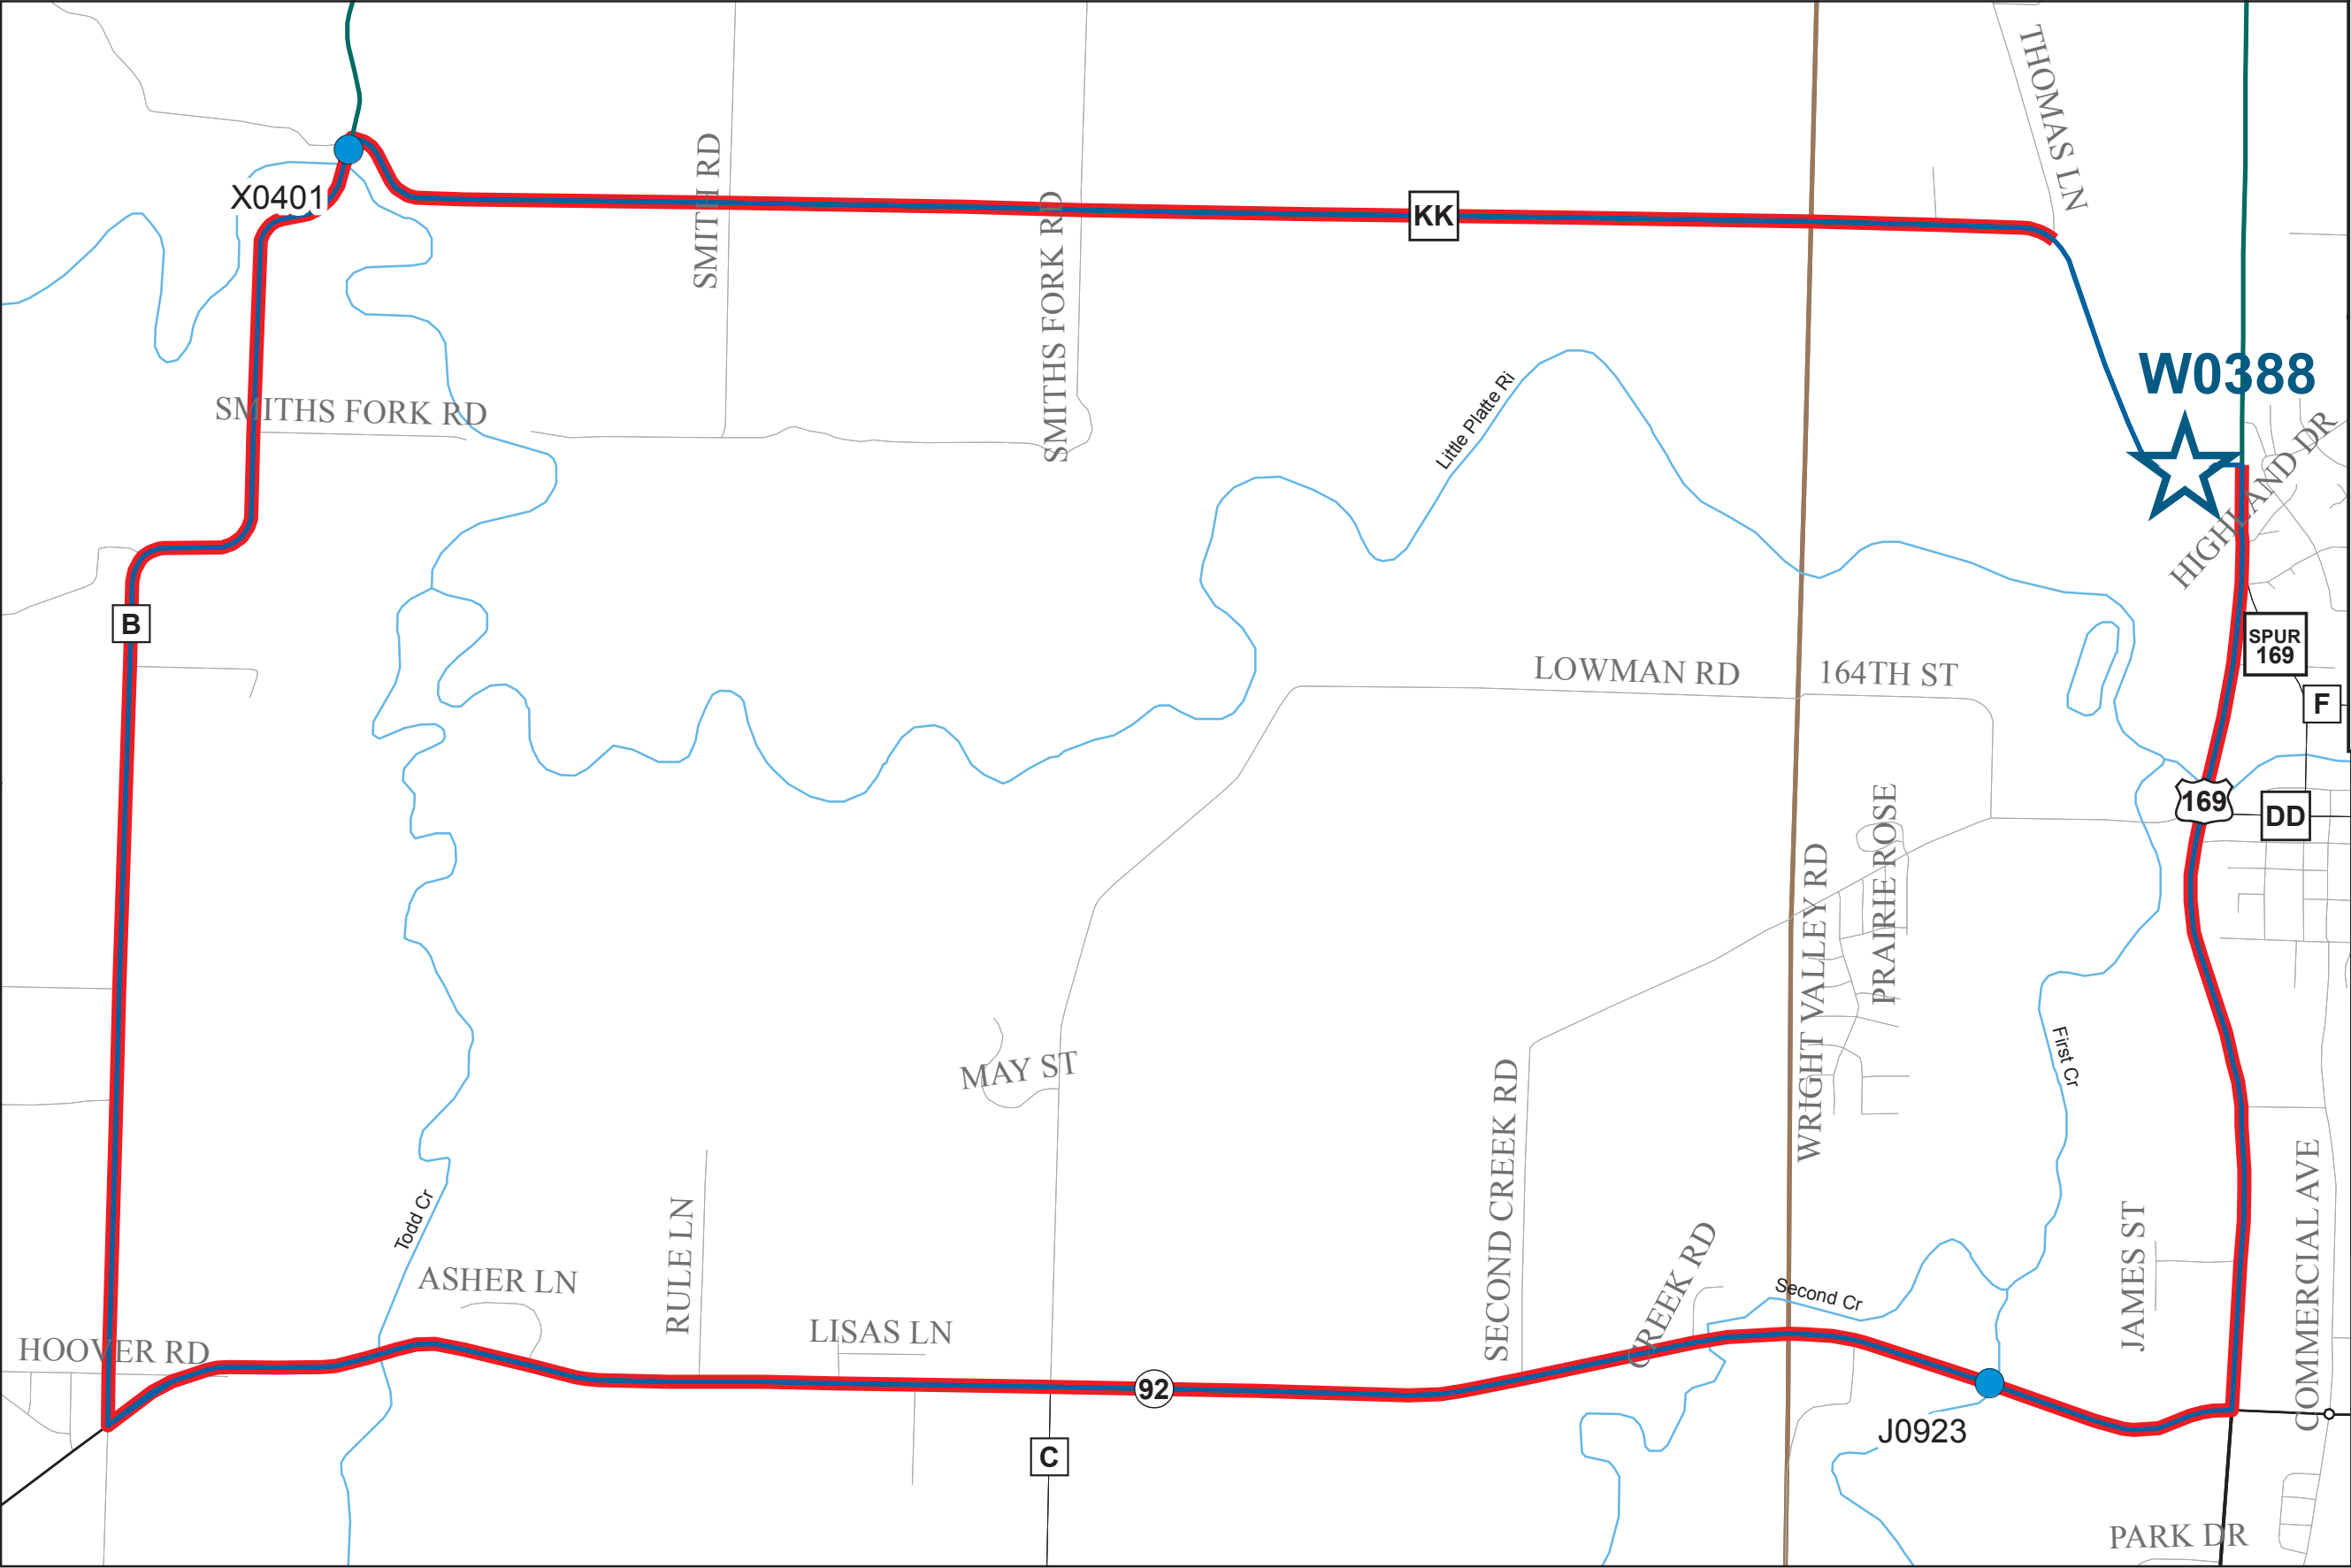

# SAFE & SOUND

**Legend**

- ★ BRIDGE CLOSED
- S&S BRIDGES
- BRIDGE DETOURS**
- LETTING\_YR**
- LETTING YEAR TBD
- 2008
- 2009
- 2010
- 2011
- 2013
- BRIDGE DETOUR

## W0388 BRIDGE DETOUR