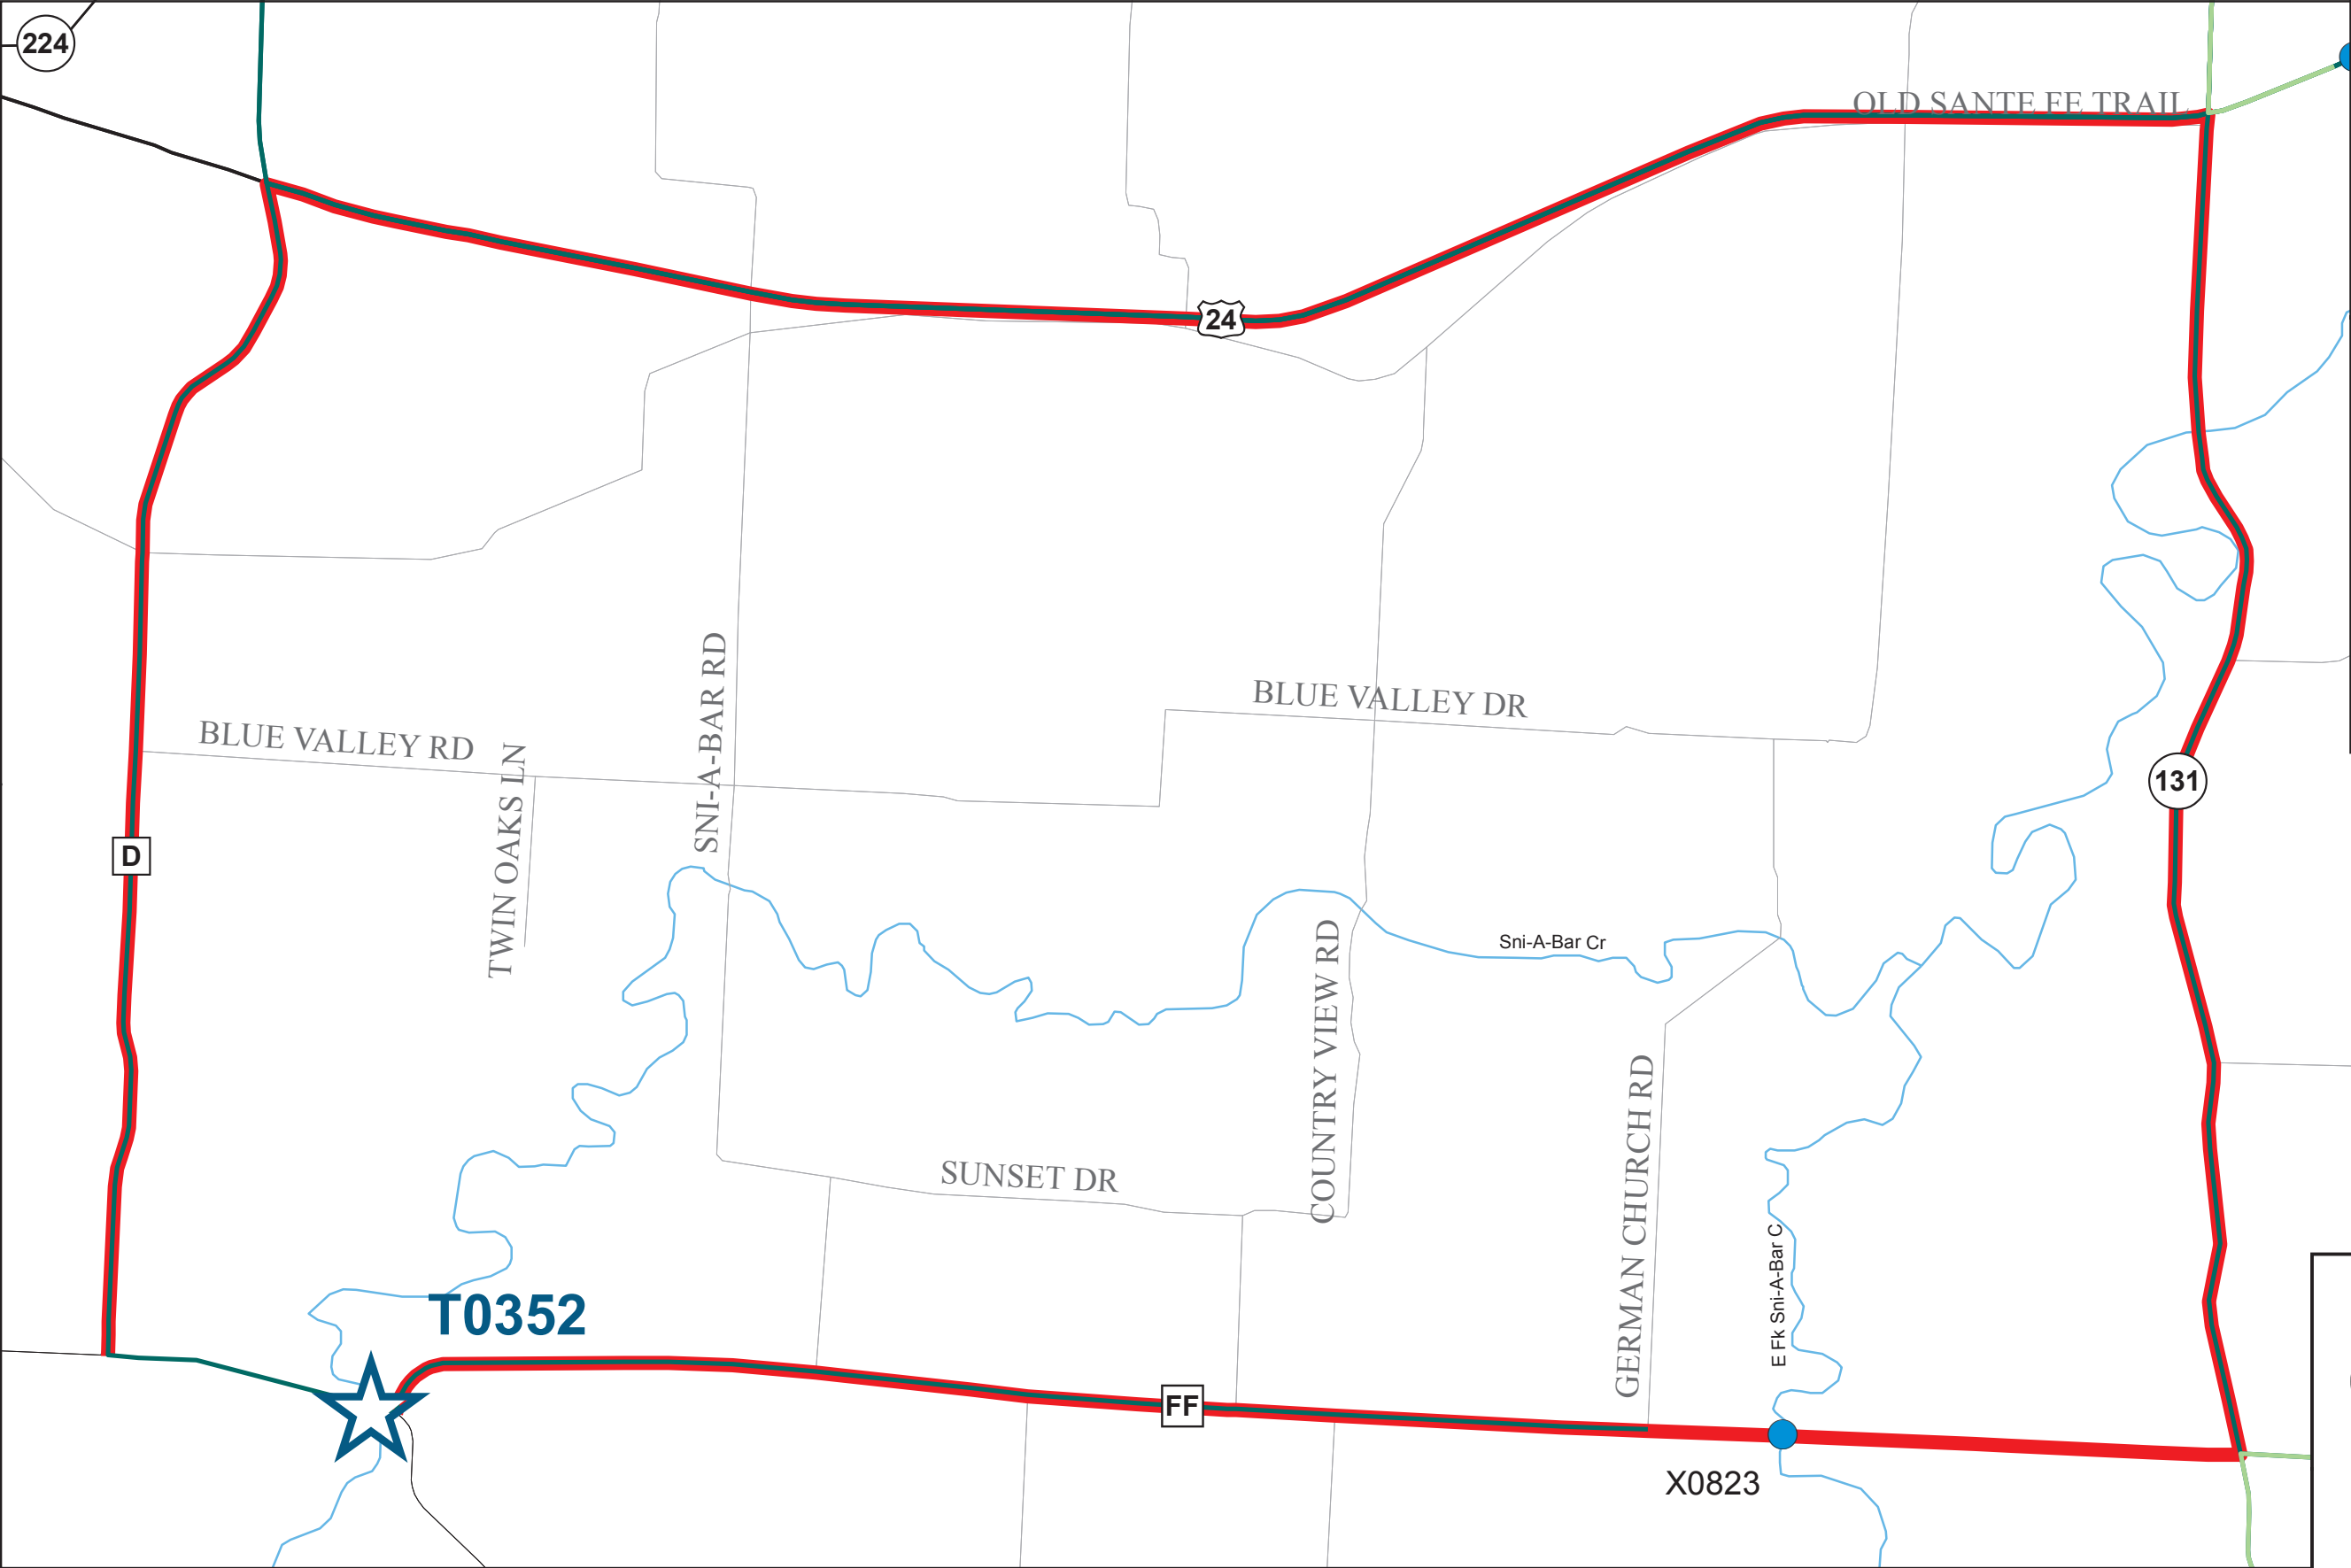

# SAFE & SOUND

**Legend**

- BRIDGE CLOSED
- S&S BRIDGES
- BRIDGE DETOURS**
- LETTING\_YR**
- LETTING YEAR TBD
- 2008
- 2009
- 2010
- 2011
- 2013
- BRIDGE DETOUR

## T0352 BRIDGE DETOUR