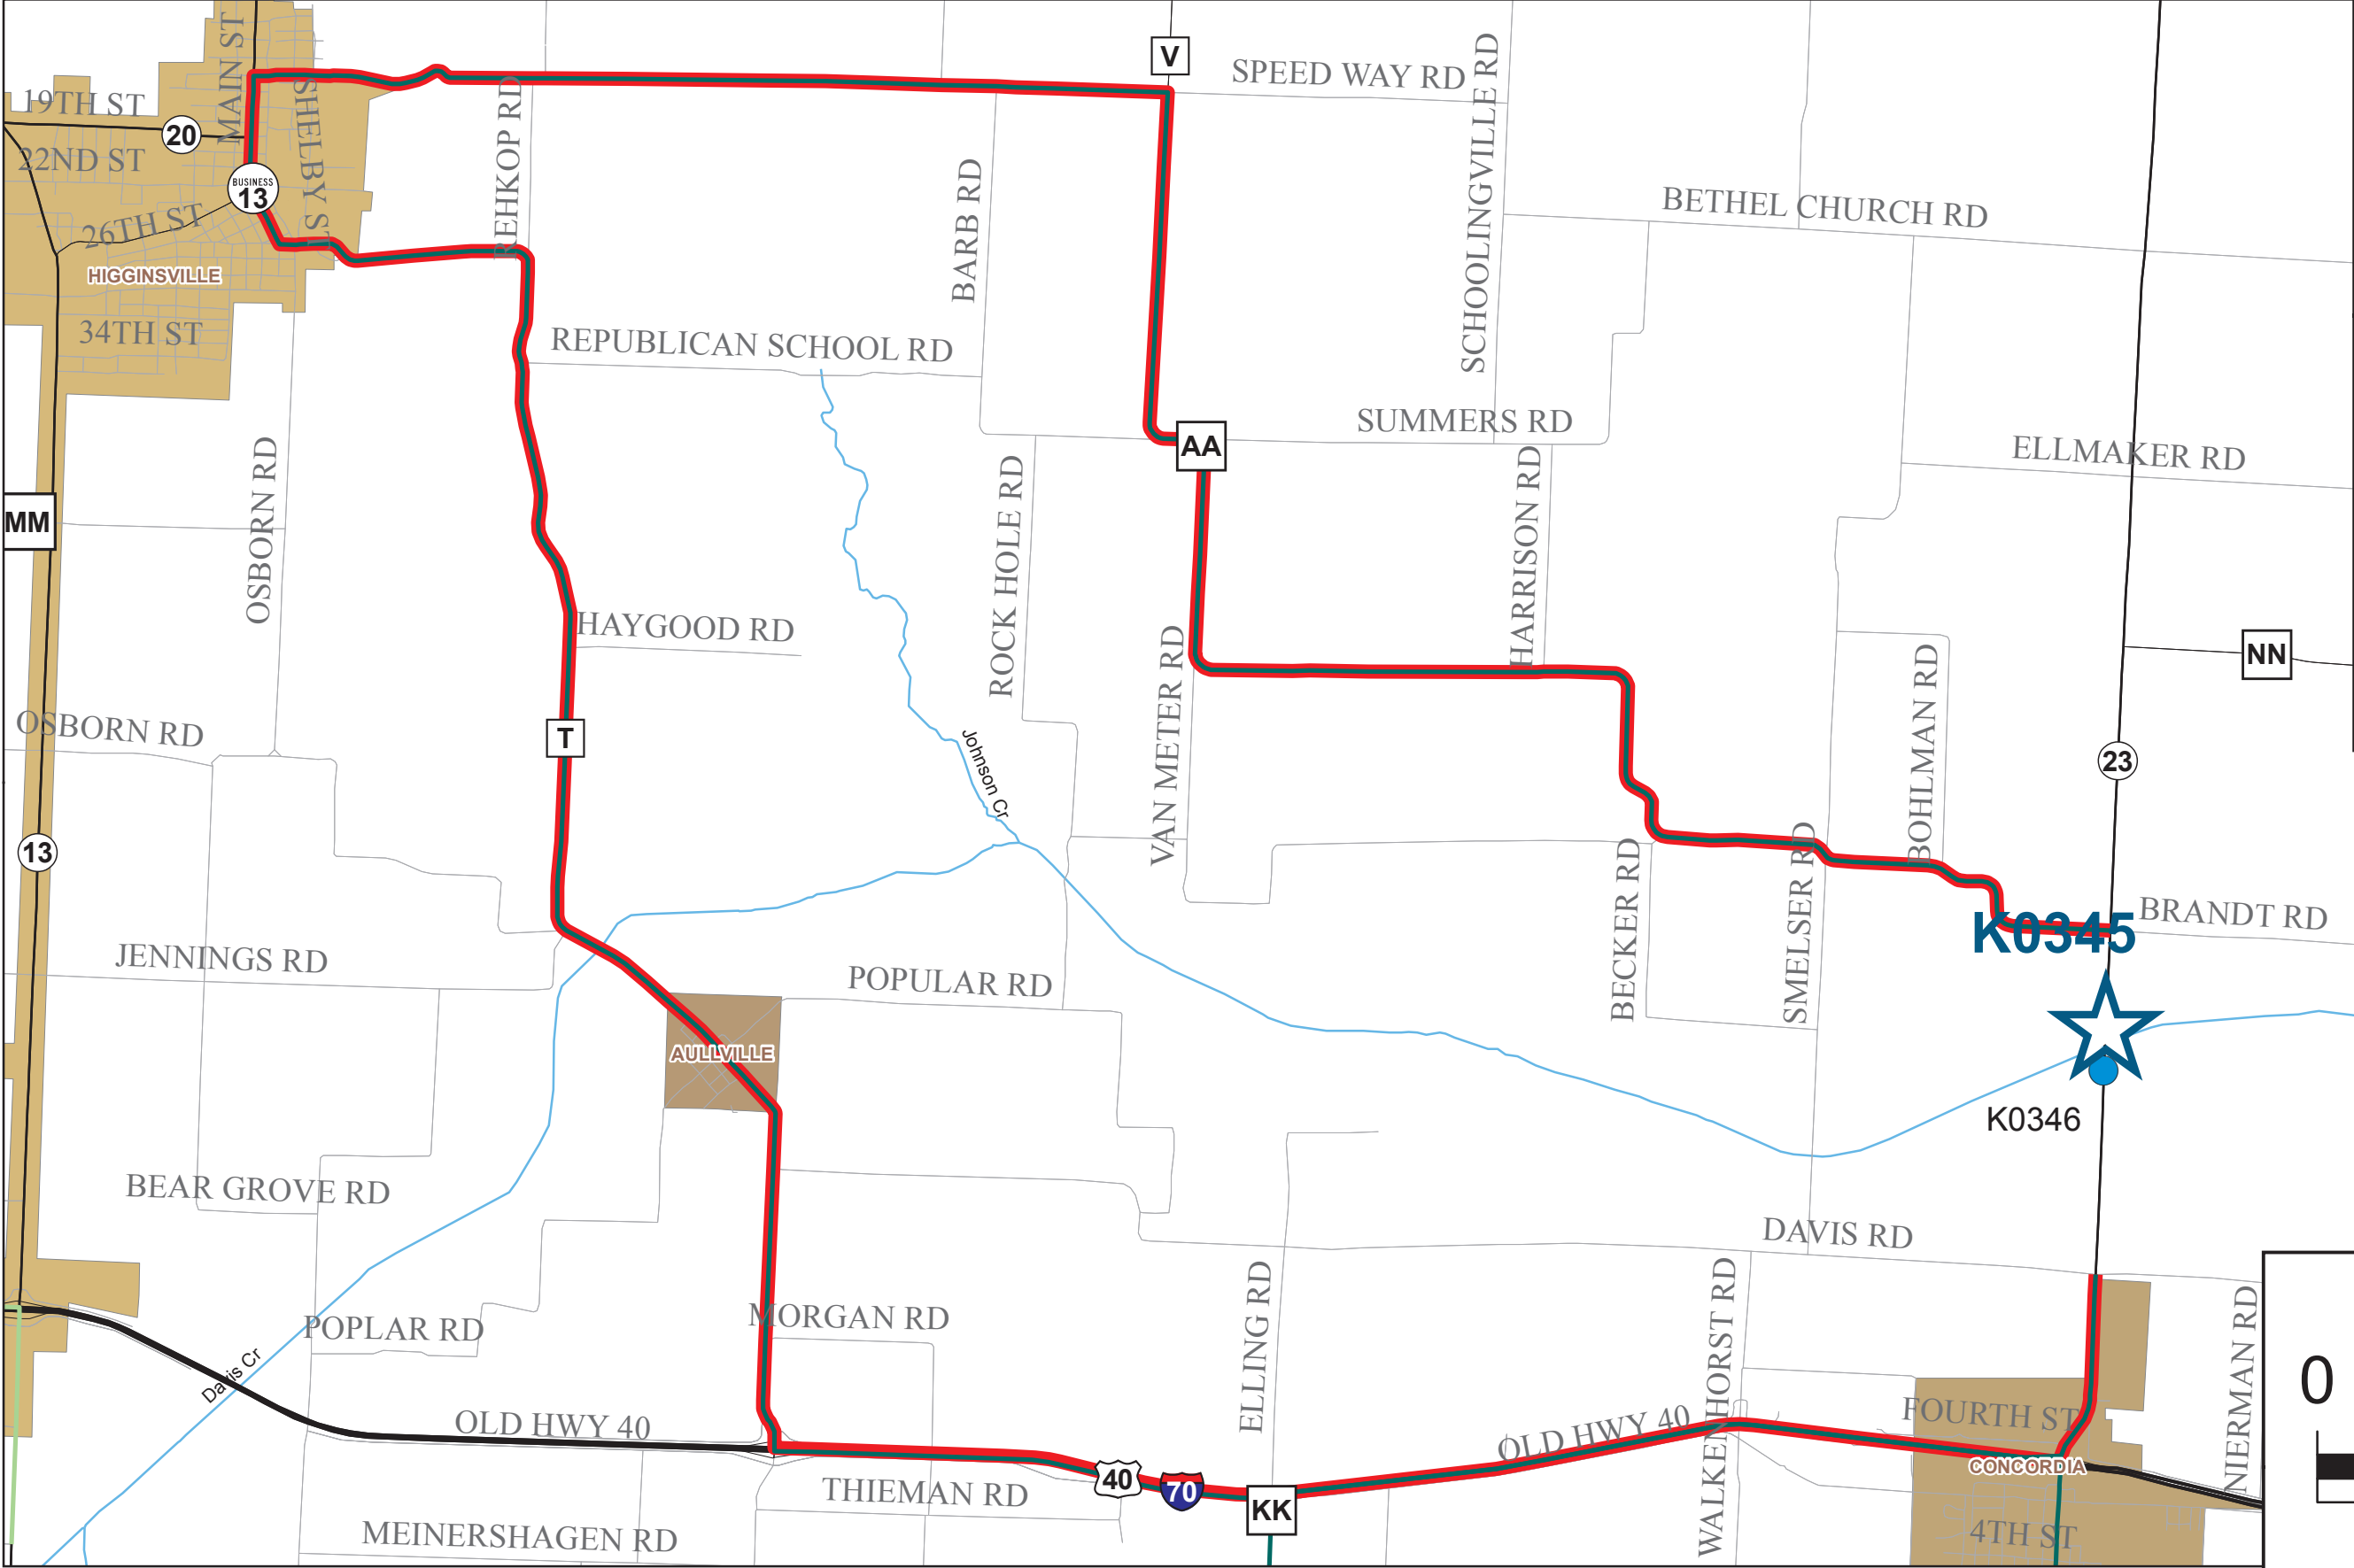

SAFE & SOUND

Legend

- BRIDGE CLOSED
- S&S BRIDGES

BRIDGE DETOURS

LETTING_YR

- LETTING YEAR TBD
- 2008
- 2009
- 2010
- 2011
- 2013
- BRIDGE DETOUR

K0345 BRIDGE DETOUR