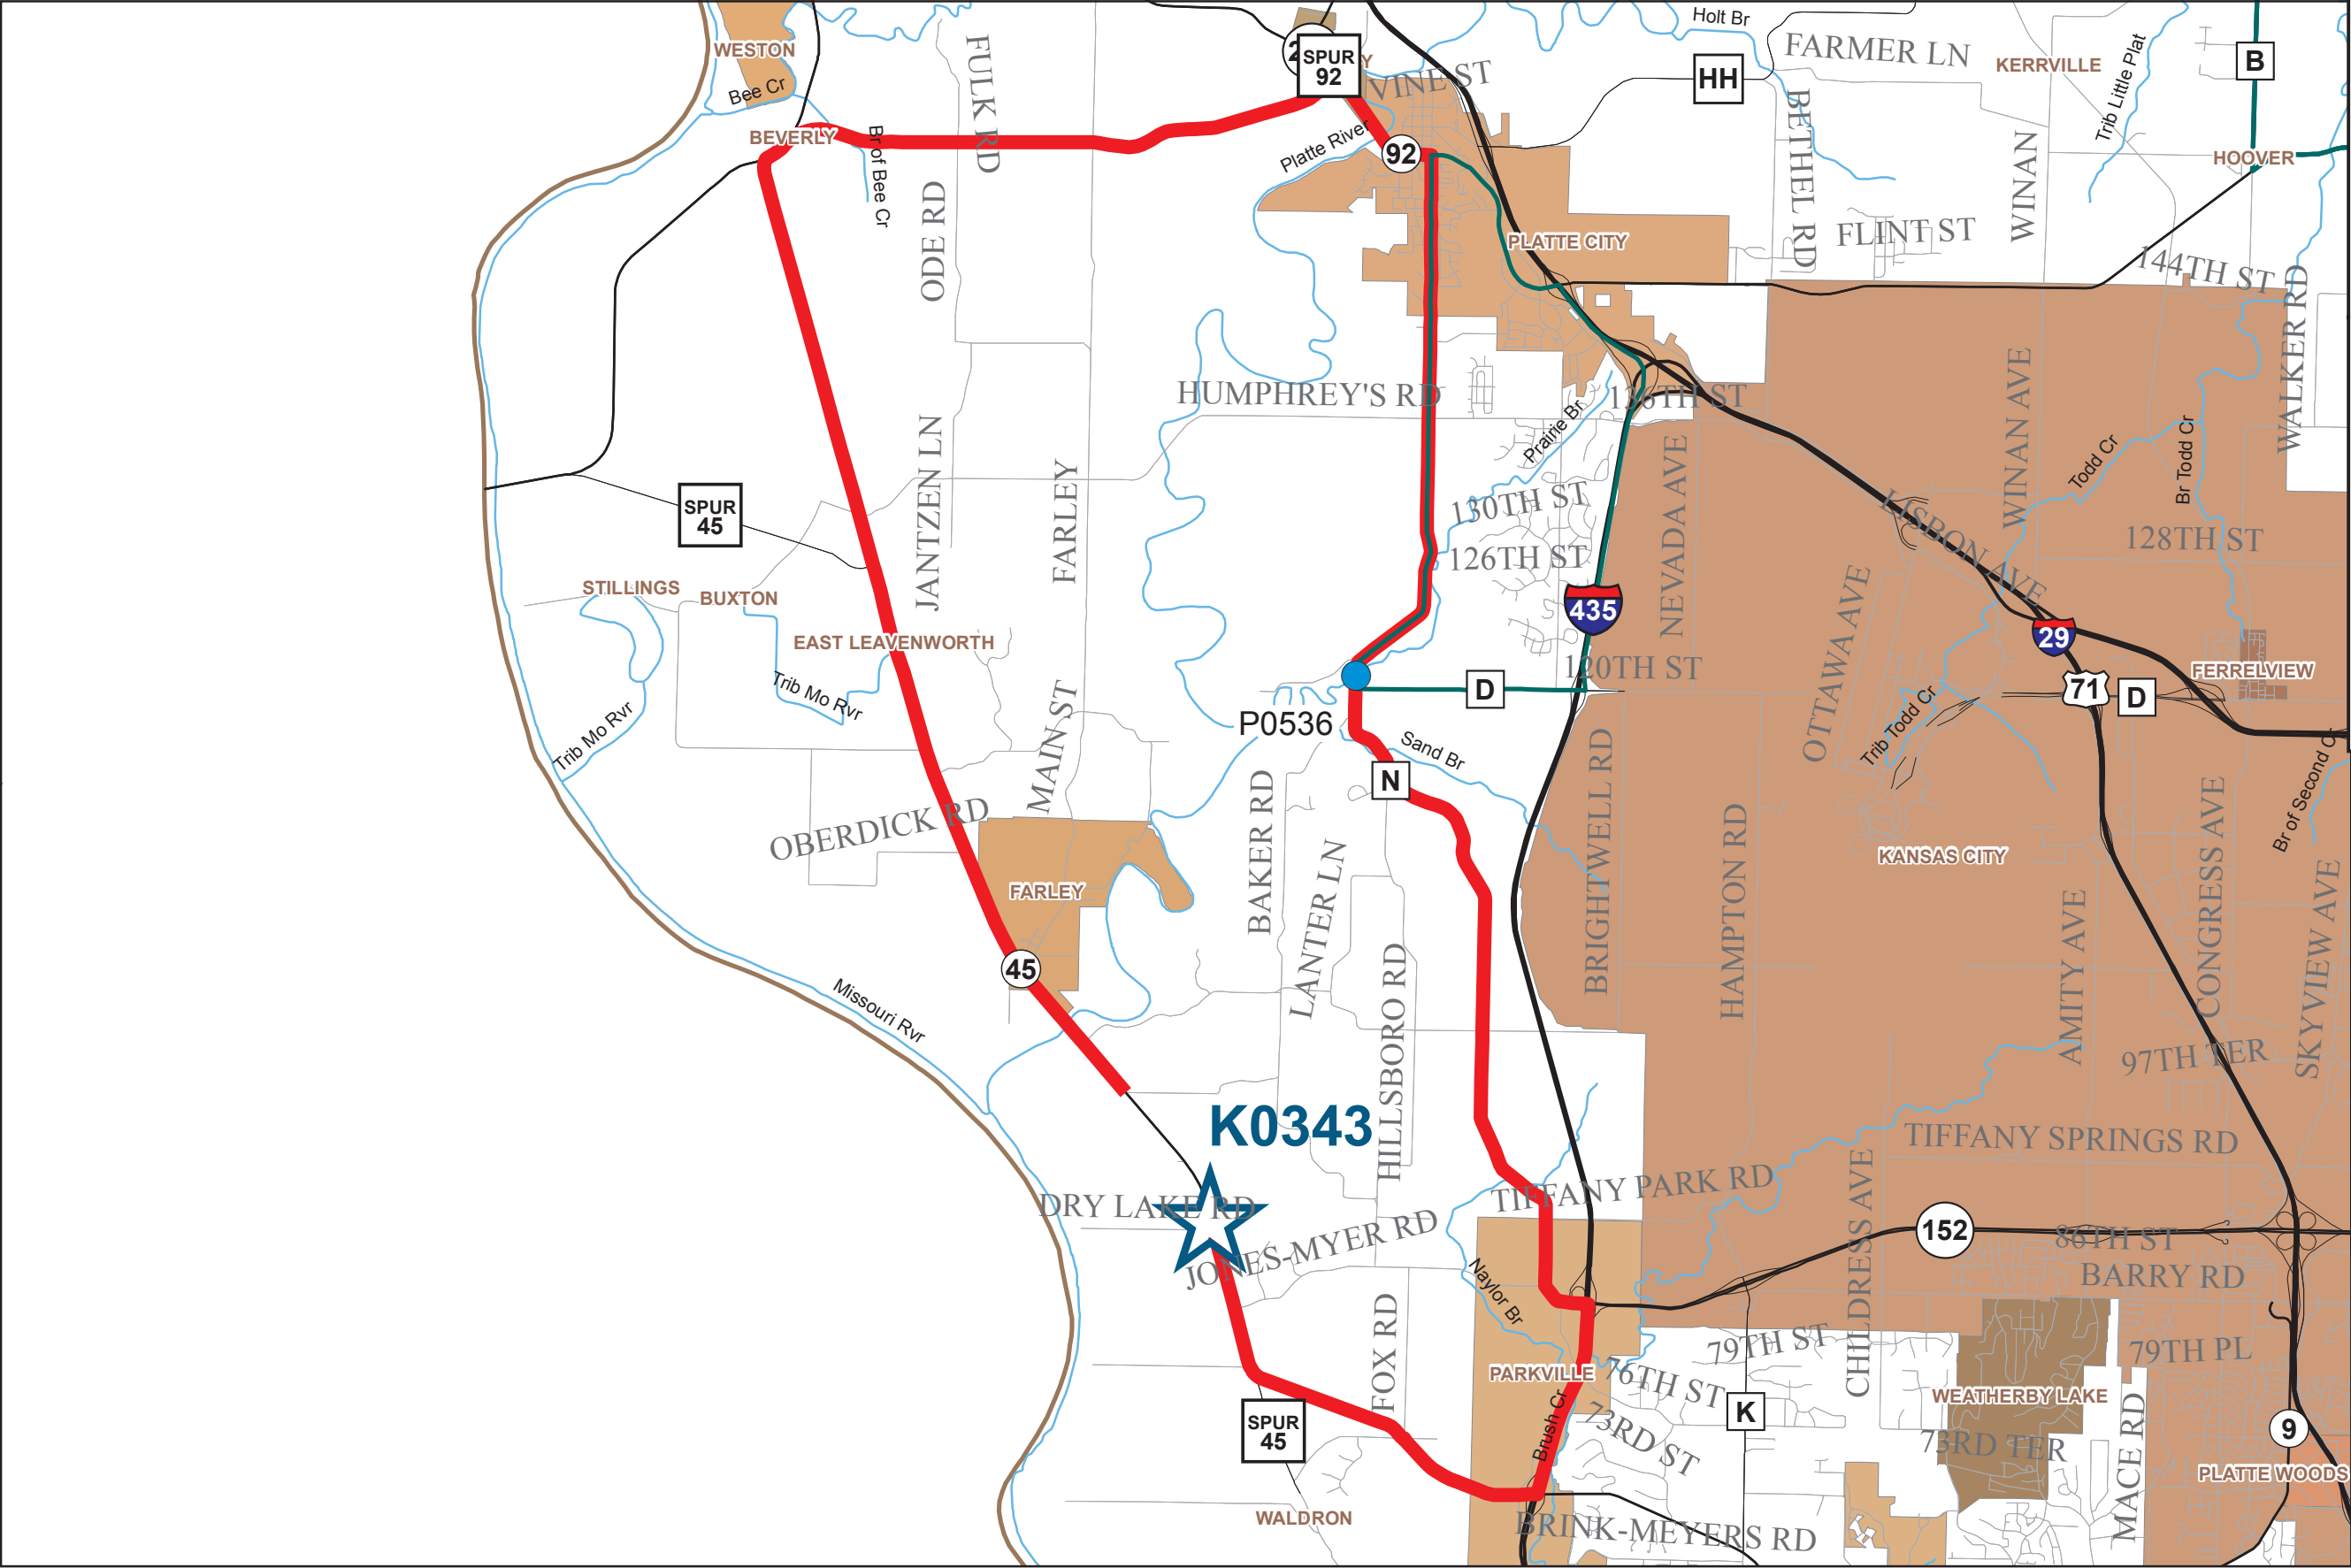

SAFE & SOUND

Legend

- ★ BRIDGE CLOSED
- S&S BRIDGES
- BRIDGE DETOURS**
- LETTING_YR**
- LETTING YEAR TBD
- 2008
- 2009
- 2010
- 2011
- 2013
- BRIDGE DETOUR

K0343 BRIDGE DETOUR